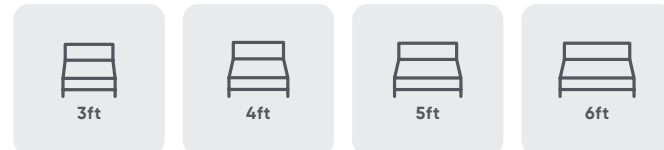

# Motion Divan

A deep divan style adjustable bed, available with accompanying headboard and optional storage drawers.

Complete with all Opera features

See page 9

Optional Storage Drawers

3 Year Warranty

## Options

CHOOSE SIZE

3ft Single    4ft Small Double    5ft King\*    6ft Super King\*

\*Available in Dual

CHOOSE HEADBOARD

Without    With

CHOOSE FABRIC

Linen    Anthracite

## Dimensions

HEADBOARD HEIGHT  
1200mm / 47 1/4"

EXTERNAL LENGTH  
2040mm / 80"

EXTERNAL WIDTH  
900mm / 35 1/2"

BASE HEIGHT  
400mm / 15"

Motion Divan with Headboard and Drawers | 6ft Super King | Anthracite