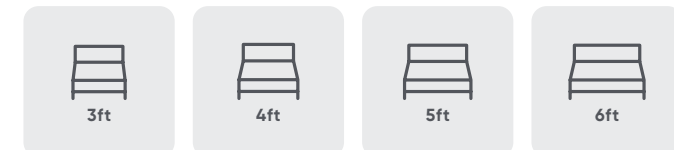

Motion

Minimalist adjustable base with all Opera functionality in a simple design. Cost-effective as a standalone bed or retro-fitting within an existing bed frame.

Complete with all Opera features

See page 9

Minimalist Design

3 Year Warranty

Options

CHOOSE SIZE

3ft Single 4ft Small Double 5ft King* 6ft Super King*

*Available in Dual

CHOOSE HEADBOARD

Without With

CHOOSE FABRIC

Linen Anthracite

Dimensions

HEADBOARD HEIGHT
1200mm / 47 1/4"

EXTERNAL LENGTH
2000mm / 79"

EXTERNAL WIDTH
900mm / 35 1/2"

BASE HEIGHT
300mm / 11 3/4"

Motion with Headboard | 4ft | Anthracite